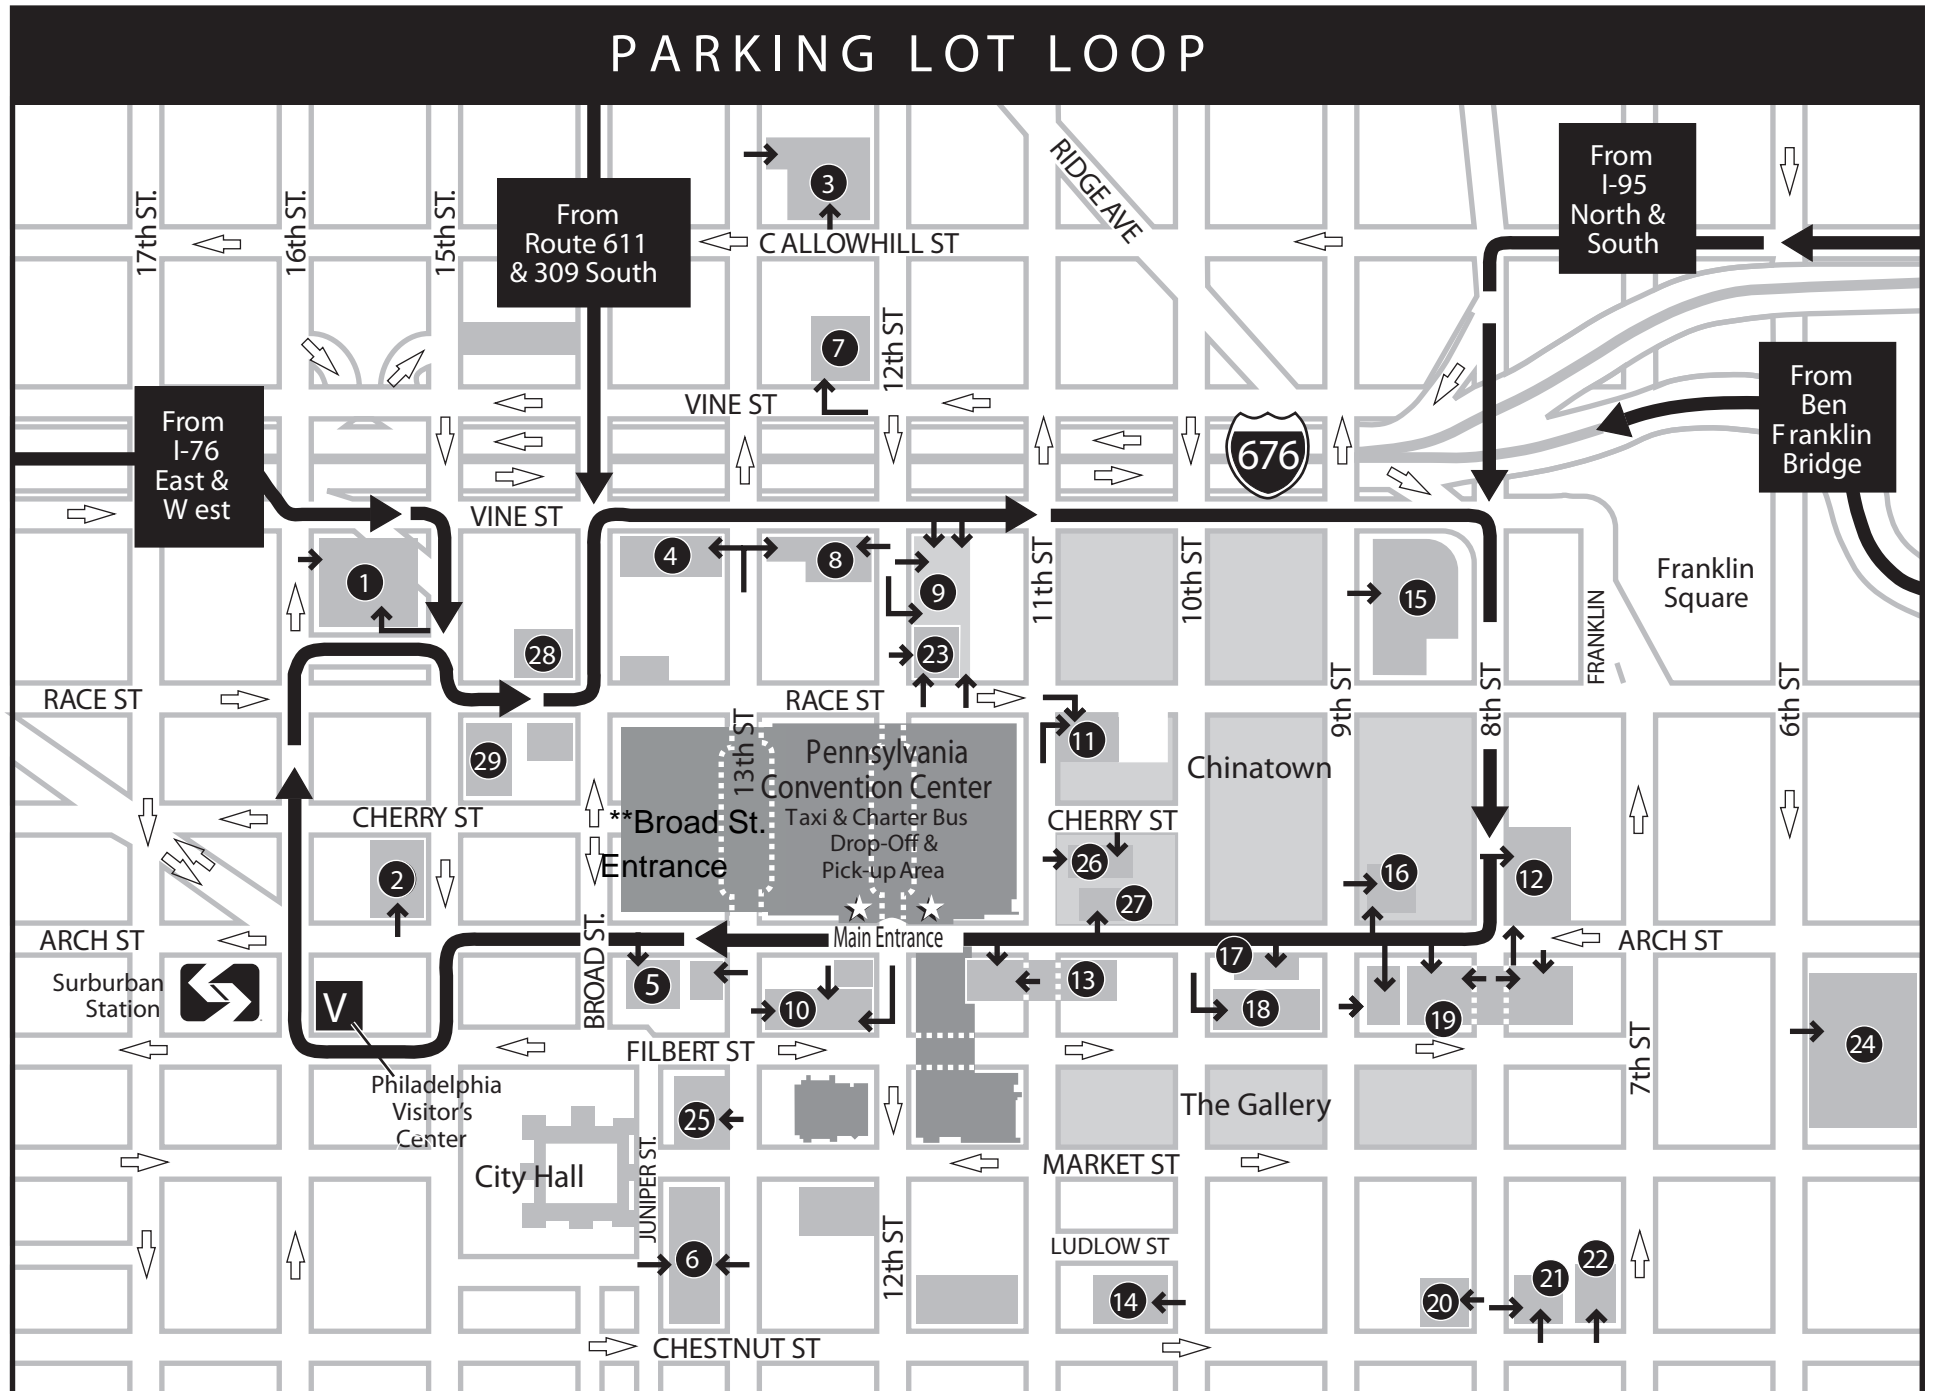

PARKING FACILITIES SERVING CONVENTION CENTER VISITORS

PLEASE NOTE YOUR LOCATION - TAKE PARKING STUB WITH YOU

1101 Arch Street
Philadelphia, PA 19107
(215) 418-4700

Compliments of

PCCA
PARKING FACILITIES
COMMITTEE

PREVENT THEFT! DON'T LEAVE VALUABLES WHERE THEY CAN BE SEEN INSIDE YOUR CAR

Printed by Penton-Kelley Co., Inc. (215) 567-1025